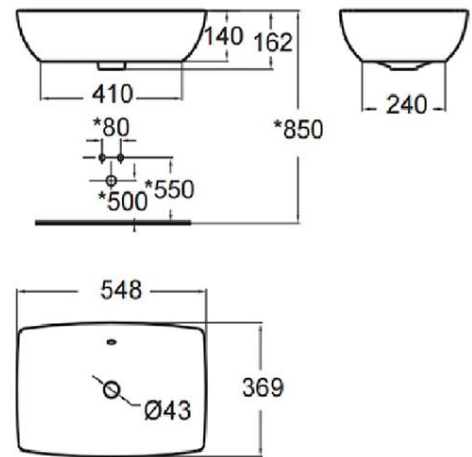

PROJECT		REF		REV	ITEM CODE	
LOCATION		DATE			PAGE	

SANITARY WARE SPECIFICATION SHEET

Item Descriptions	American Standard (PRC) "Milano" FFC (Fine Fire Clay) above counter washbasin with overflow hole	Illustration/ Drawing
Dimensions	L548 x W369 x H140 mm	
Model	CP-F650.000.04	
Material	Fine Fire Clay	
Manufacturer	American Standard (PRC)	
Source	Acme Sanitary Ware Co. Ltd Mr. Eric Wong / Mr. Don Yuen	
Contact Tel/Fax	(852) 2388-7171 / (852) 2710-8012	
E-mail	acme@acmesanitary.com.hk	
Website	www.acmesanitary.com.hk	

Note: Equivalent to CCASF650-1000410F0 / WP-F650-WT

** All information of the above is for the reference only. No prior notice is made if any changes.*